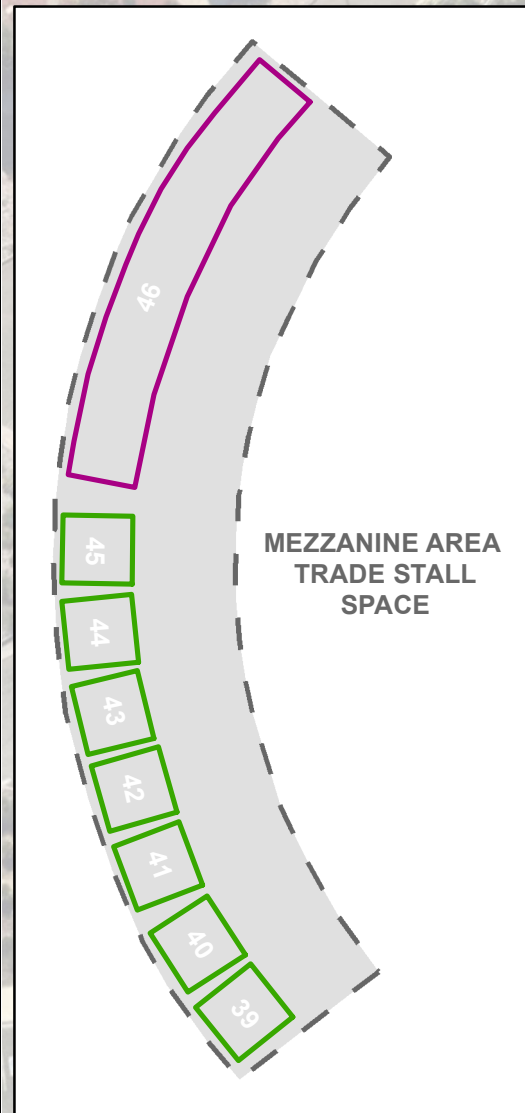

- Legend**
- Floor Plan**
- Concourse
 - Arena
 - Seating
 - VIP Area
 - Fire Door Exits
 - Mezzanine Floor
- Trade Stalls**
- 3.0 x 2.5 (3)
 - 3.2 x 2.5 (1)
 - 3.2 x 2.7 (1)
 - 3.5 x 2.5 (20)
 - 3.6 x 2.6 (1)
 - 4.0 x 2.5 (4)
 - 4.6 x 3.6 (2)
 - 4.6 x 4.8 (2)
 - 5.4 x 3.6 (2)
 - 3.7 x 3.6 (7)
 - 23.5 x 3.6 (1)
- Total Stalls - 46

All distances shown in Metres

T a m w o r t h R e g i o n a l C o u n c i l

AELEC
TRADE SITE ALLOCATIONS

0 5 10 20
Metres
Scale @ A3 1:600
Coordinate System: GDA2020 MGA Zone 56
Projection: Transverse Mercator
Datum: GDA2020
Date Printed: 18 August 2022
Created By: JoeB